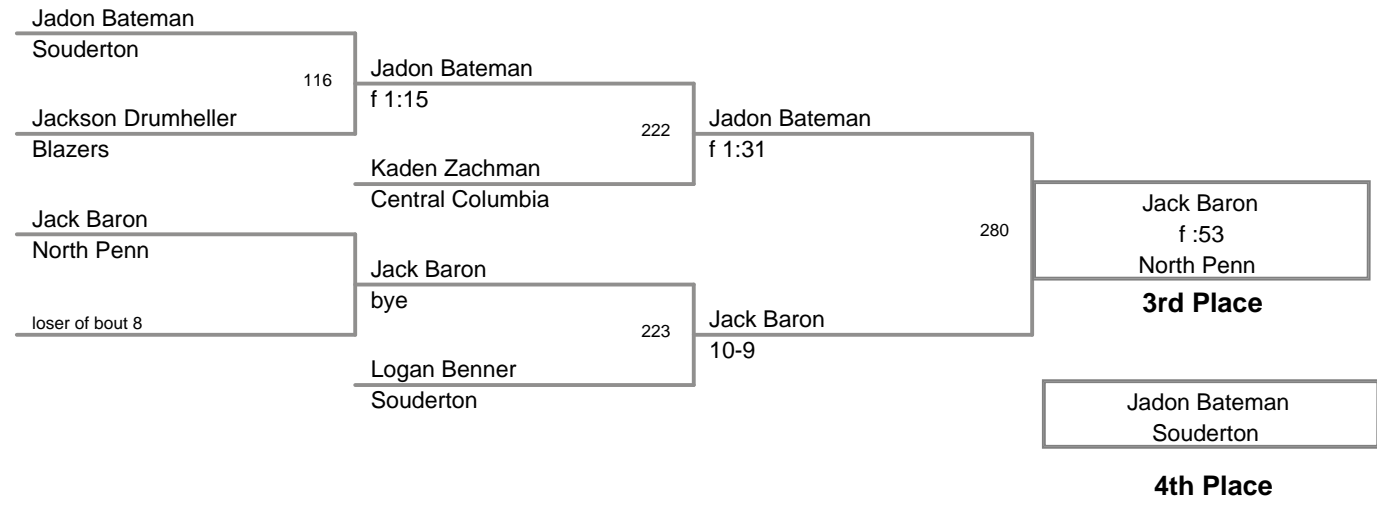

Souderton Big Red
Peewee

38 Lbs

Souderton Big Red
Peewee

40 Lbs

Souderton Big Red
Peewee

44 Lbs

Souderton Big Red
Peewee

50 Lbs