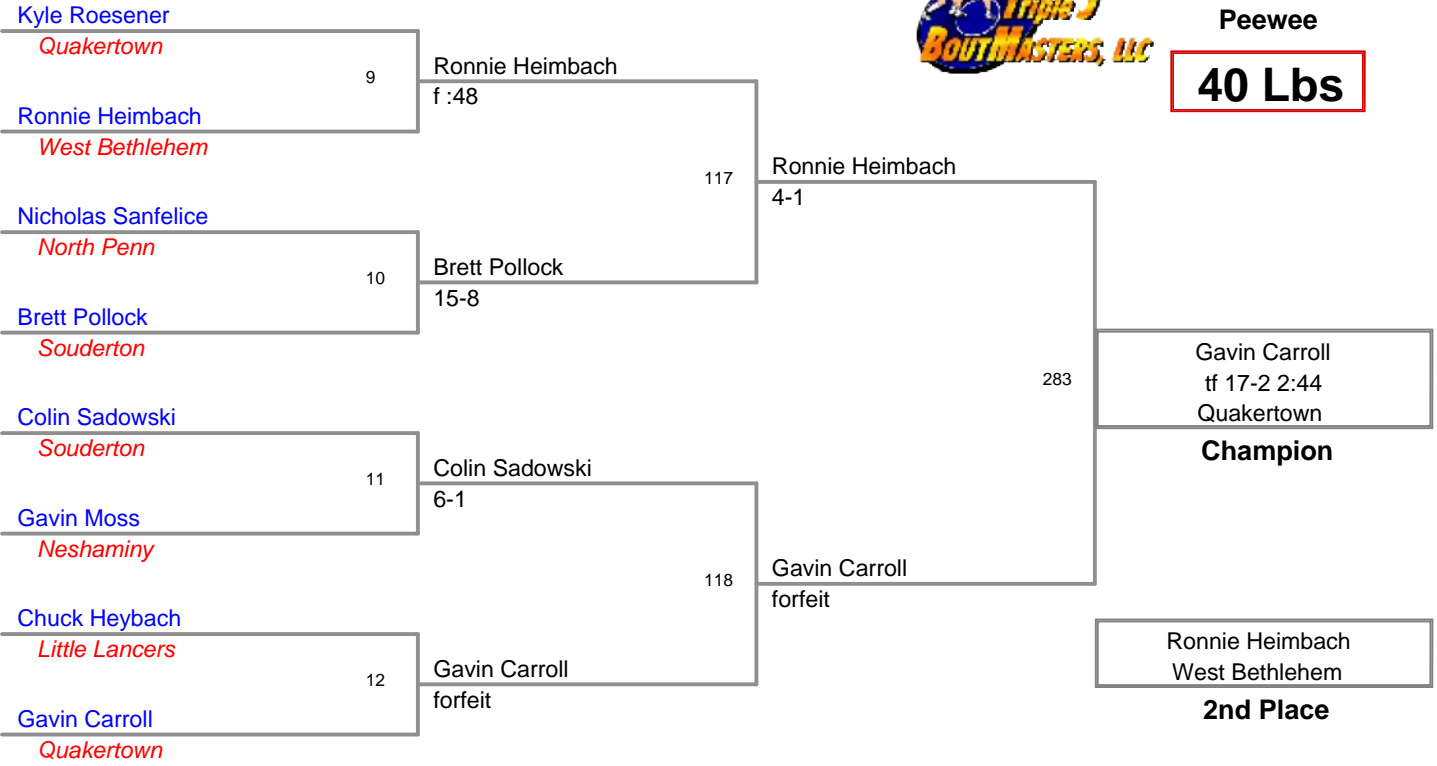

Souderton Big Red
Peewee

38 Lbs

Souderton Big Red
Peewee

40 Lbs

Souderton Big Red
Peewee

44 Lbs

Souderton Big Red
Peewee

50 Lbs