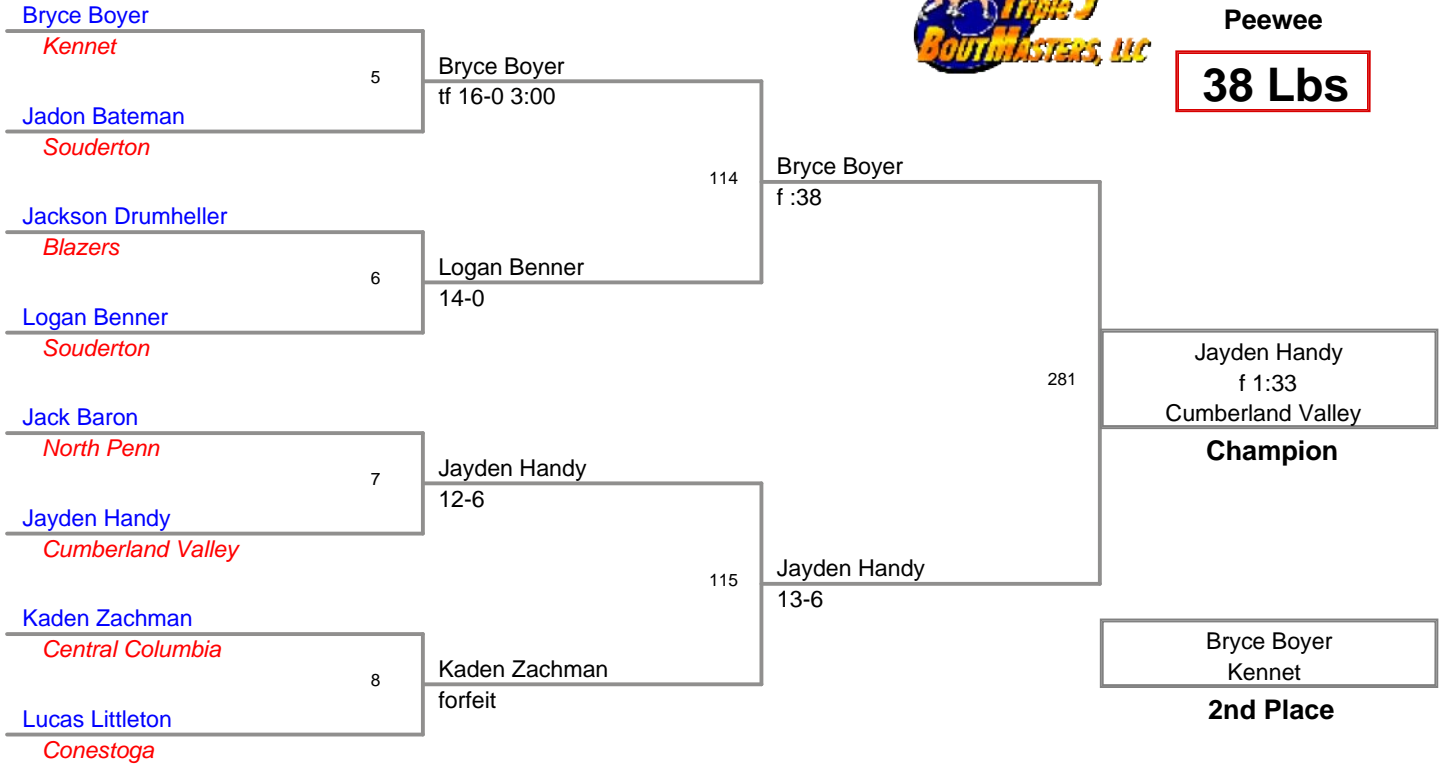

Souderton Big Red
Peewee

38 Lbs

Souderton Big Red
Peewee

40 Lbs

Souderton Big Red
Peewee

44 Lbs

Souderton Big Red
Peewee

50 Lbs