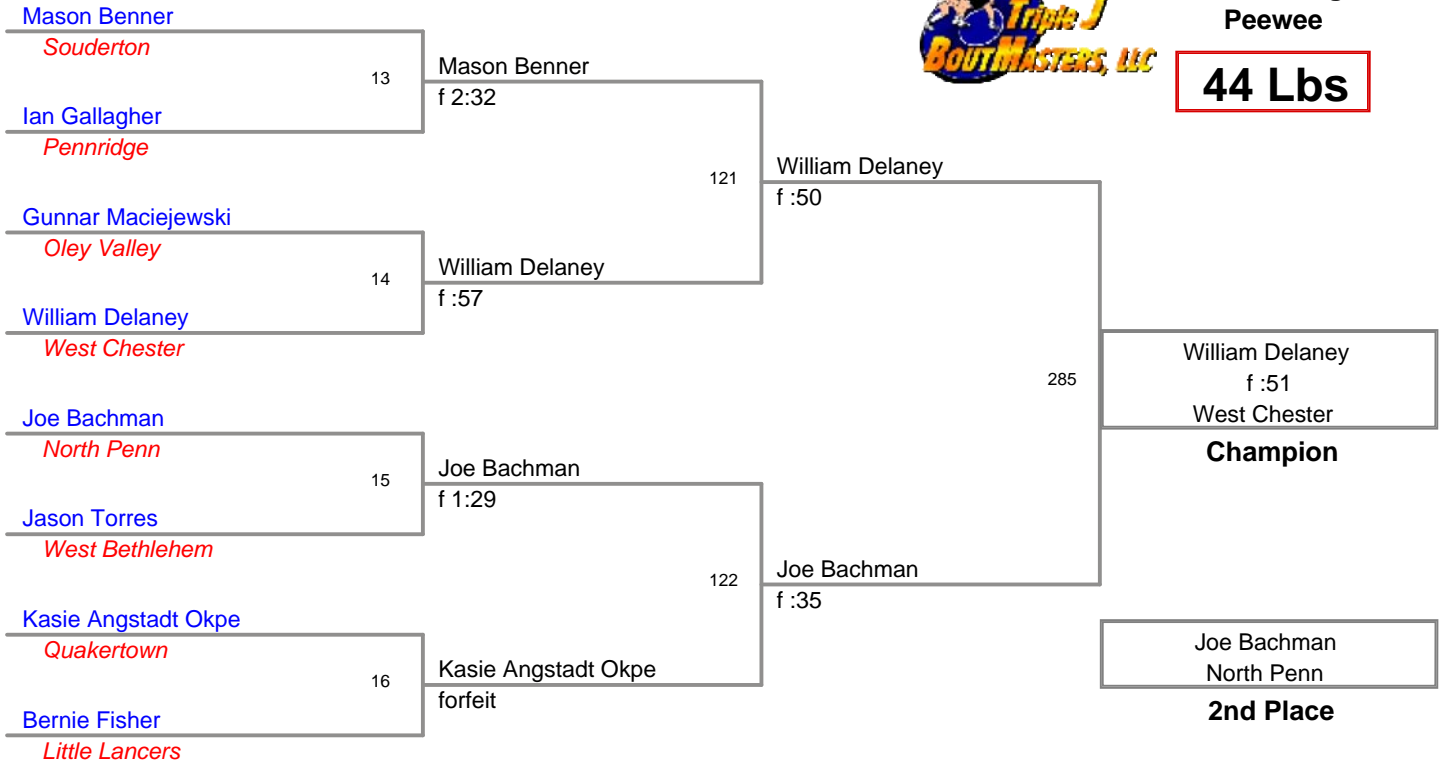

Souderton Big Red
Peewee

38 Lbs

Souderton Big Red
Peewee

40 Lbs

Souderton Big Red
Peewee

44 Lbs

Souderton Big Red
Peewee

50 Lbs