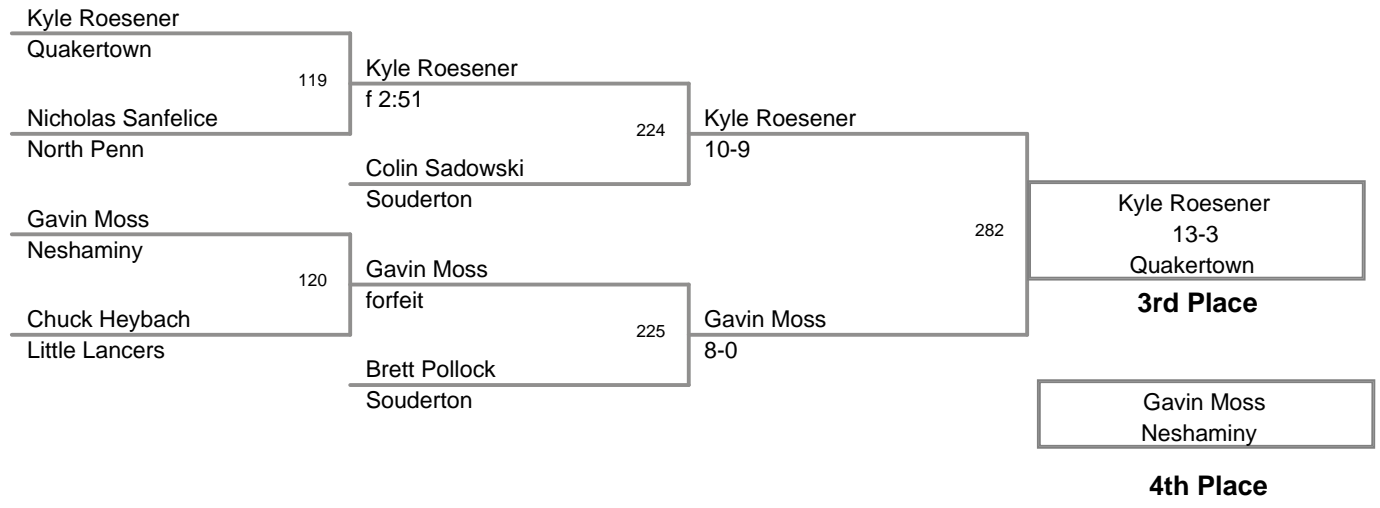

Souderton Big Red
Peewee

38 Lbs

Souderton Big Red
Peewee

40 Lbs

Souderton Big Red
Peewee

44 Lbs

Souderton Big Red
Peewee

50 Lbs