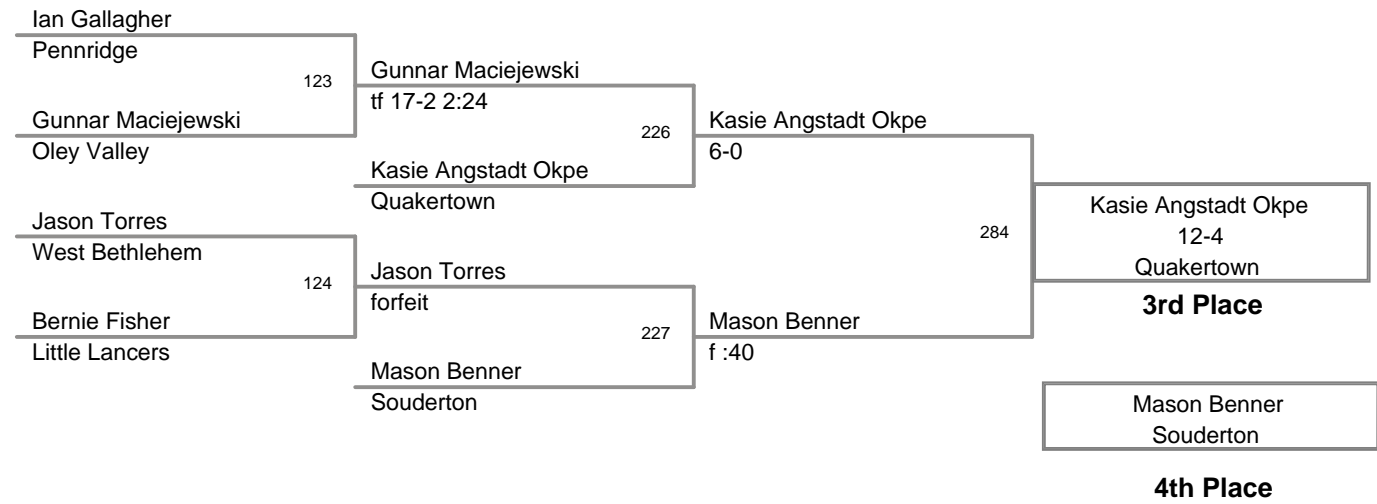

Souderton Big Red
Peewee

38 Lbs

Souderton Big Red
Peewee

40 Lbs

Souderton Big Red
Peewee

44 Lbs

Souderton Big Red
Peewee

50 Lbs